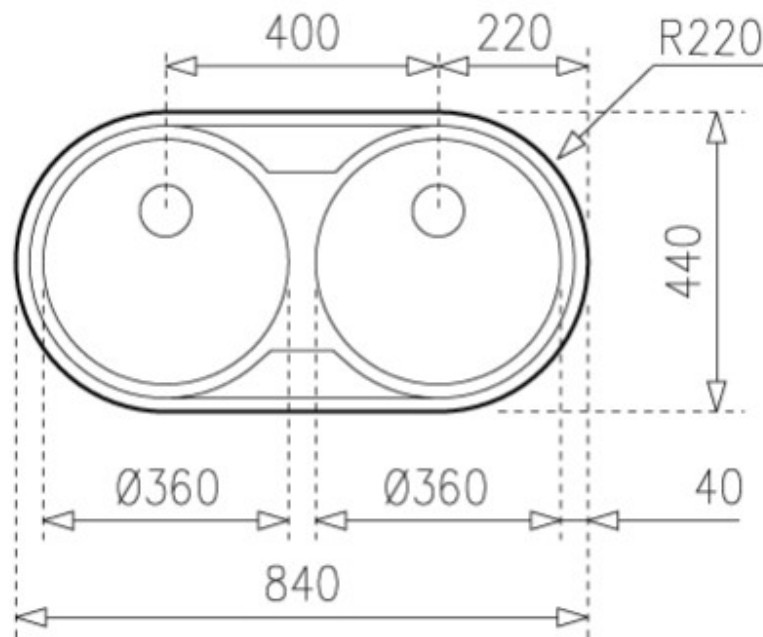

K U Y S E N
ENTERPRISES, INC.

TEKA

Brand : TEKA, Spain
Name : DR80.2B
Item Code : 1011.0010
Designer :
Color / Finish: Stainless Steel
Dimensions : Overall (LxWxH in cm)
84 x 44 x 14

Product info:

- Double bowl inset sink
- Ø360mm bowl diameter